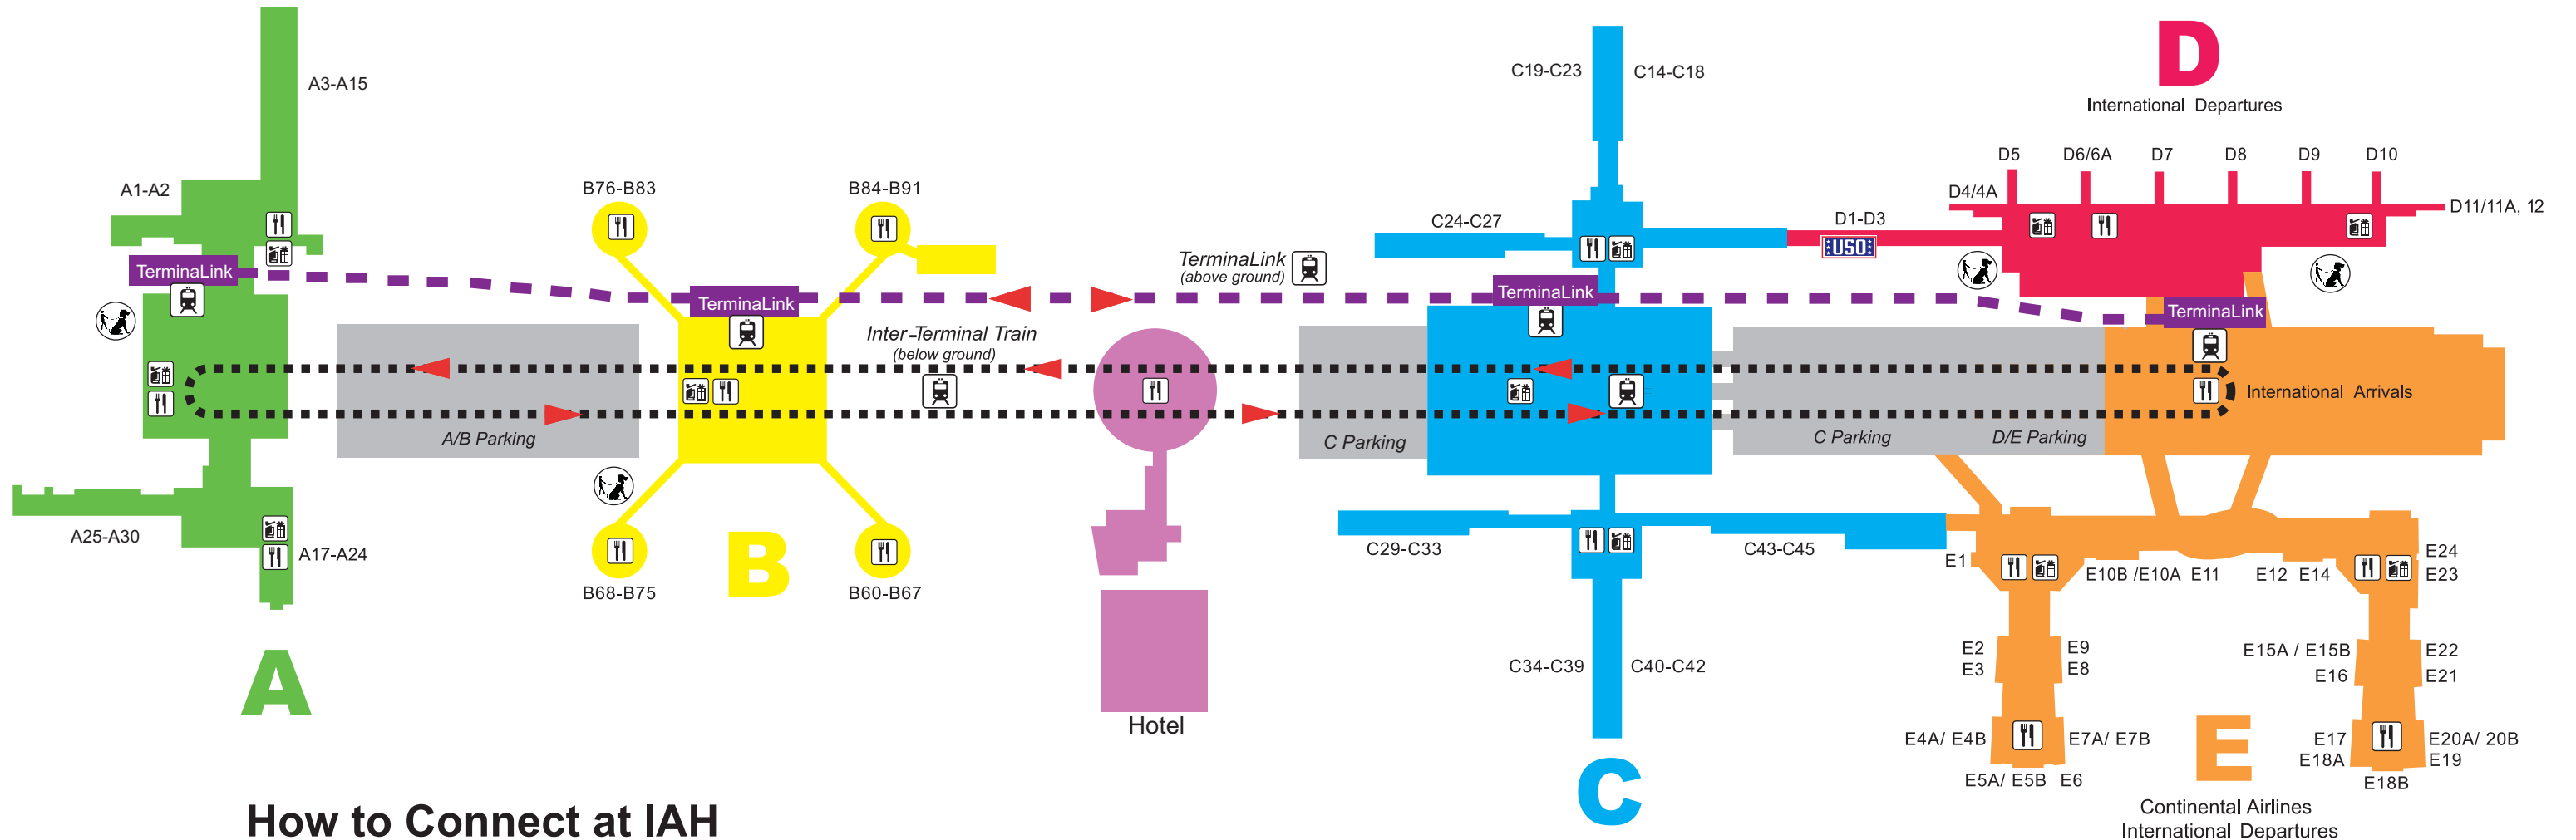

George Bush Intercontinental Airport - IAH

TERMINAL A

Air Canada
Alaska Airlines
American Airlines
Continental Connection
Delta Airlines
Frontier Airlines
Northwest Airlines
US Airways

TERMINAL B

Continental Express Jet

TERMINAL C

Continental Airlines
United Airlines

TERMINAL D

AeroMexico
Air France
British Airways
Emirates
KLM Royal Dutch Airlines
Lufthansa
Qatar Airways
Singapore Airlines
TACA
VivaAerobus

TERMINAL E

Continental Airlines

How to Connect at IAH

-  Connecting Terminals A,B,C,D/E
Above ground, for transportation between terminals while **inside** security
-  Connecting Terminals A,B,Hotel,C,D/E
Below ground, for transportation between terminals while **outside** security

-  Gift and News
-  Restaurant
-  Train
-  Pet Relief Area